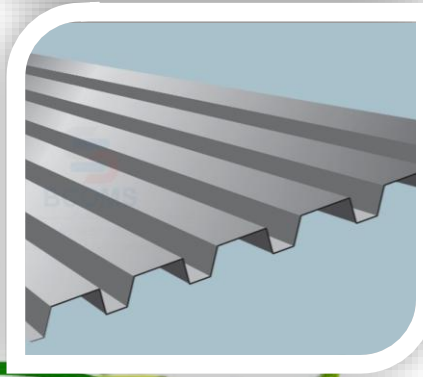

WHY ?

- Efficient Production of Recycled Rejuvenated Plastic Sheets from MSW (Municipal Solid Waste) Plastic
- A Sustainable Solution for Municipalities & Manufacturing Industries
- *KABU REBORN PLY is manufactured from plastic waste (RRP – RECYCLED REGENERATED PLASTIC)*
- *Supporting Industries to achieve ESG Goals*
- *Committed to protecting environment by achieving near to NET ZERO carbon footprint.*

**KABU
REBORN**
REDUCE - REUSE - RECYCLE

**MADE IN
INDIA**

100% WATERPROOF | 100% SUSTAINABLE | 100% PLASTIC CREDITS

REPLACEMENT OF ?

PLYWOOD

**PARTICLE
BOARDS**

**POLYCARBONATE
SHEETS**

**METAL DECKING
SHEETS**